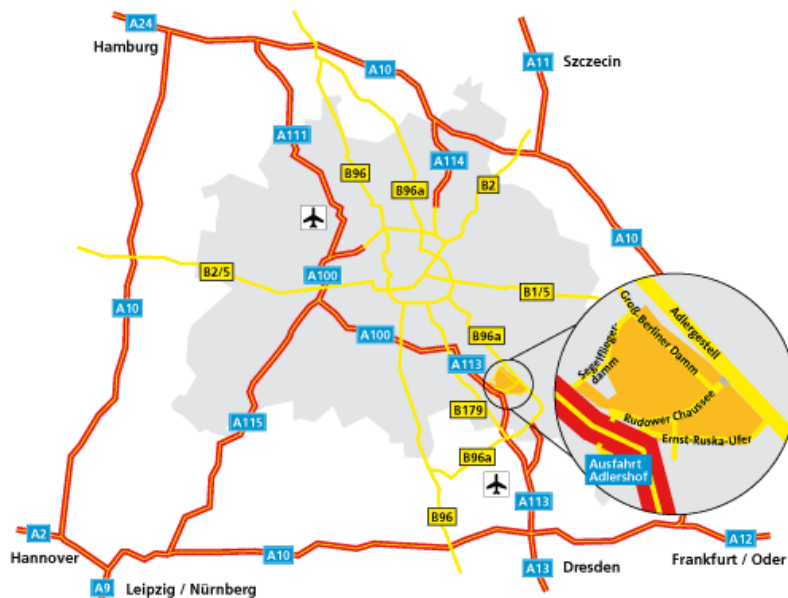

 A station with the bus 162 or 164 or tram 60 and 61 in the direction of Rudow, Schönefeld Airport and Karl Ziegler Road to stop Walther-Nernst Strasse, or about 10 minutes on foot.

From **Berlin Central Station** to the conference (~45 min)

Arriving by car

Adress: Rudower Chaussee 26, 12489 Berlin

GPS-Navigation: +52° 43' 30" / +13° 52' 93"

from southern Berliner Ring (Autobahn):

- at motorway cross Schönefelder Kreuz take the A113 in direction of airport Schönefeld
- exit Adlershof

from northern Berliner Ring (Autobahn):

- at motorway cross Oranienburg take the A111 in direction of airport Tegel
- at motorway triangle Charlottenburg take the A100 in direction of airport Schönefeld
- at motorway triangle Neukölln take the A113 in direction of airport Schönefeld
- exit Adlershof

from inner city (Alexanderplatz):

- B96a in direction of airport Schönefeld
- at S-Bahn station Adlershof turn right (Rudower Chaussee)

Accommodation

Rooms are reserved for the conference at the Dorint Adlershof Berlin Hotel until 29 August.