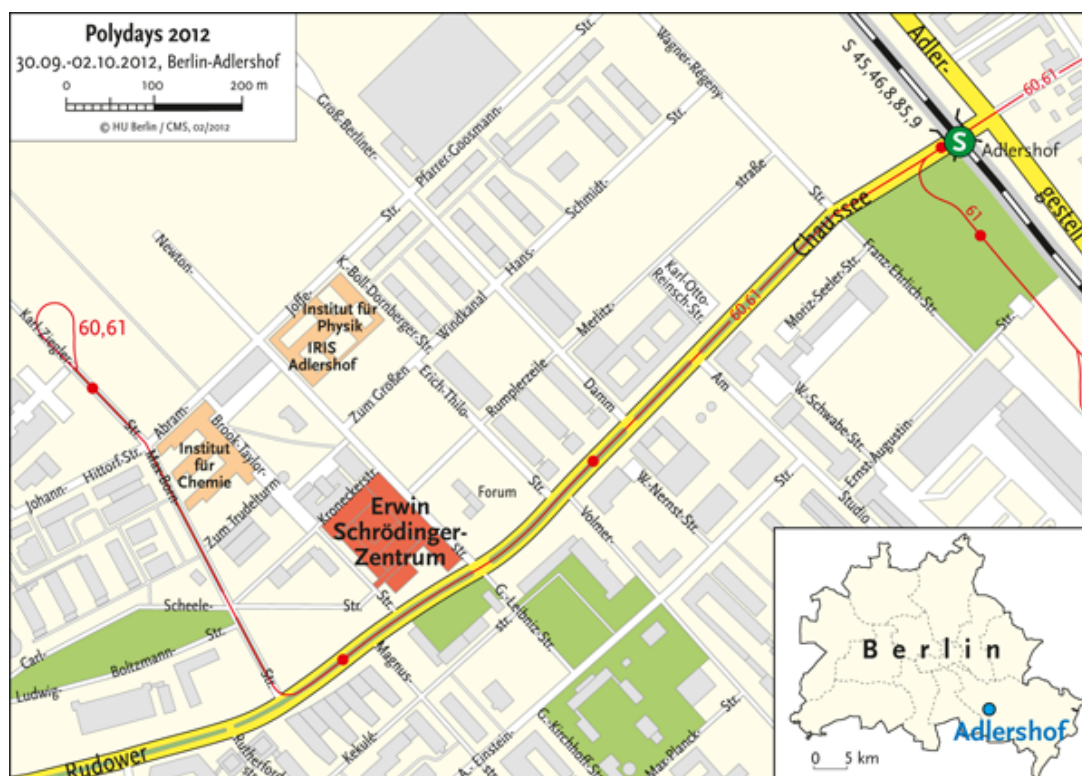

 A station with the bus 162 or 164 or tram 60 and 61 in the direction of Rudow, Schönefeld Airport and Karl Ziegler Road to stop Walther-Nernst Strasse, or about 10 minutes on foot.

From **Berlin Central Station** to the conference (~45 min)

 S 3, 5, 7 or 75 (destination Erkner, Mahlsdorf, Strausberg Nord, Ahrensfelde, or Wartenberg) to S Ostkreuz

 S 8 or 9 (destination Grünau or Zeuthen/ S Schönefeld Airport) to S Adlershof

 A station with the bus 162 or 164 or tram 60 and 61 in the direction of Rudow, Schönefeld Airport and Karl Ziegler Road to stop Walther-Nernst Strasse, or about 10 minutes on foot.

From **Central Bus Terminal (Messedamm/ZOB/ICC)** to the conference (~50 min)

 Bus 139 (destination S Messe Nord/ ICC) to final destination

 S 46 (destination Königs Wusterhausen) to S Adlershof

 A station with the bus 162 or 164 or tram 60 and 61 in the direction of Rudow, Schönefeld Airport and Karl Ziegler Road to stop Walther-Nernst Strasse, or about 10 minutes on foot.

Arriving by car

Adress: Rudower Chaussee 26, 12489 Berlin

GPS-Navigation: +52° 43' 30" / +13° 52' 93"

from southern Berliner Ring (Autobahn):

- at motorway cross Schönefelder Kreuz take the A113 in direction of airport Schönefeld
- exit Adlershof